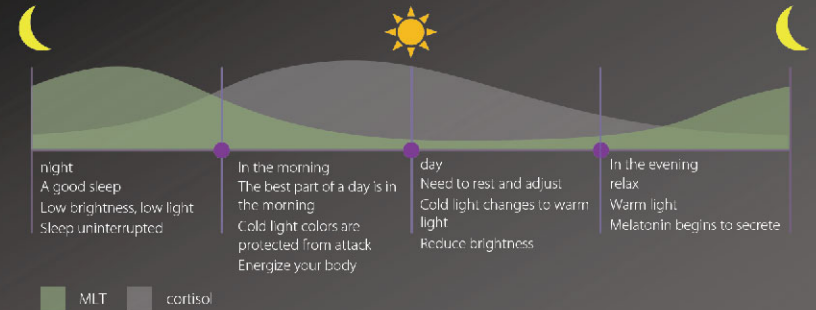

## Color temperature adjustment enjoy the warm life of light

Spring (Neutral) Color temperature.  
Neutral bright white light, feel the breath of spring germination.

Summer (Cool) Color temperature.  
Cold white light is like a refreshing breeze when you open the freezer.

Autumn (Neutral) Color temperature.  
Slightly warm sunlight is like the joy of autumn harvest.

Winter (Warm) Color temperature.  
Golden light exudes the warmth of a fireplace in winter.

## Biological law return to nature's ecological light environment

7:00am  
Start a day of energy

9:00am  
devote yourself to focused work

5:00pm  
relax and adjust in the afternoon

8:00pm  
prepare to rest in the evening