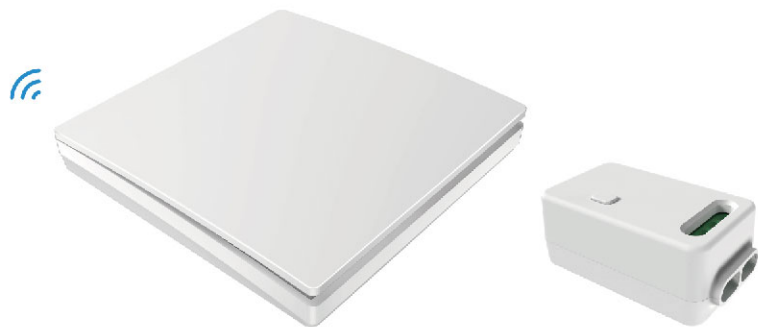

Intelligent Controller

- The installation is fast and convenient, which reduces the noise and dust pollution during installation.
- It can match any number of combinations within 20, add switches and so on, and it doesn't need to rectify the circuit. It can be used after pairing, bringing a lot of fun and convenience to life.
- The switch does not need to be equipped with batteries, and has a built-in micro energy kinetic energy acquisition module, with a service life of 5-10 years.
- The switch installation does not need wiring to the switch, and it is controlled by 433MHz RF, which saves a lot of time for wall cutting and pipe laying and material cost
- No need to install on the wall.
- IPX5

Wireless Kinetic Energy Switch

Item No.: Smart-WSG02
Work Type: Reset Switch
Working Frequency: 433MHz
Transmit Power: +110dbm
Material: PC
Lifetime: 100000 times

Power Mode: Self Generating
Distance: 30m (indoor), 100m (outdoor)
Controller Voltage: AC100-240V
Color: White/Support customer customization
Controller Size: 60*32*23mm
Size: 86*86*13.9mm