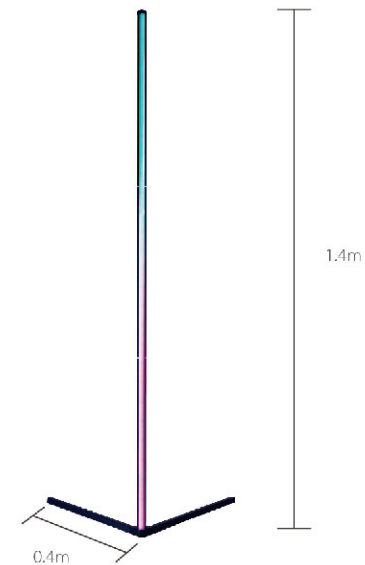

LED Downlights · RGB

Item No.	Wattage	Lumen	Size
Smart-LR1321-RGBCCT-IC-C	12W	400lm	Ø1.4m