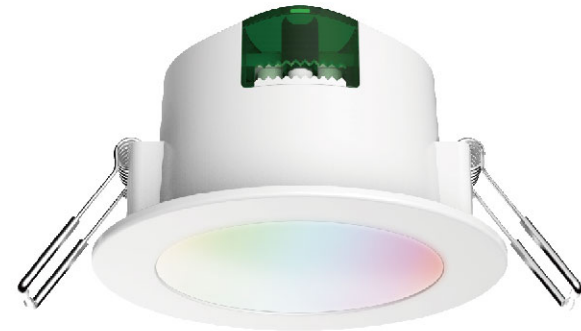

LED Downlights · CCT

Item No.	Wattage	Lumen	Size
Smart-AL221C-7W2-WFC	7W	700lm	Ø95*57mm
Smart-AL221C-10W2-WFC	10W	1000lm	Ø110*58mm
Smart-AL221C-15W2-WFC	15W	1500lm	Ø145*64mm
Smart-AL221C-18W2-WFC	18W	1800lm	Ø175*67mm
Smart-AL221C-24W2-WFC	24W	2400lm	Ø225*78mm