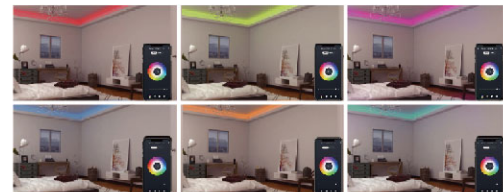

### Reading Desk Lamps - DIM

Item No.	Wattage	Lumen	Size
Smart-DEA5081C-19W3-WF	19W	800lm	204*204*625mm

- **Convenient Voice Control** - Use Alexa or Google Assistant to control your lights easily. Power on/off, adjust brightness, or change colors to create the ambiance needed for your morning routine, parties, or movie nights.
- **Multiple Control Options** - Easily operate your smart LED strip lights with APP or remote controller. The smart App gives you access to more colors, more scene modes, and a host of incredible features.
- **Bright and Uniform Light Without Spots**
- **Low power** - High light efficiency, high color rendering index (RA>80).
- **Multiple Applications** - Can be used for decorating your dining room, bed room, upstairs, kitchen, porch, desk, and living rooms, especially great for holidays and events like Christmas, Halloween, parties, and more.