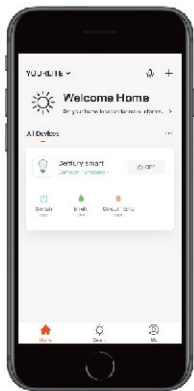

Sharing the joy of technology Warming up the home environment

Security Automation

Home lights flashes red to alarm, while camera captures human activities.

Scene Automation

Turn on the light when sensor detects a person passing by, turn off the light after 30 seconds automatically.

ERIK C | www.erikcc.com
concepts