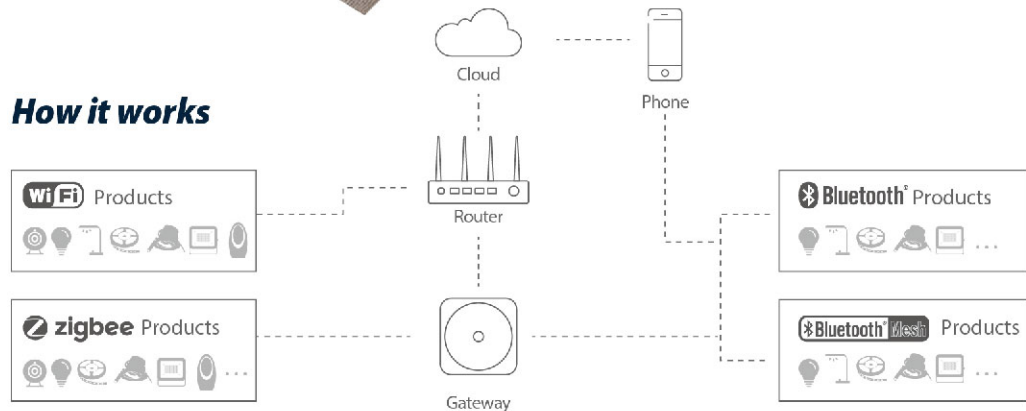

How it works