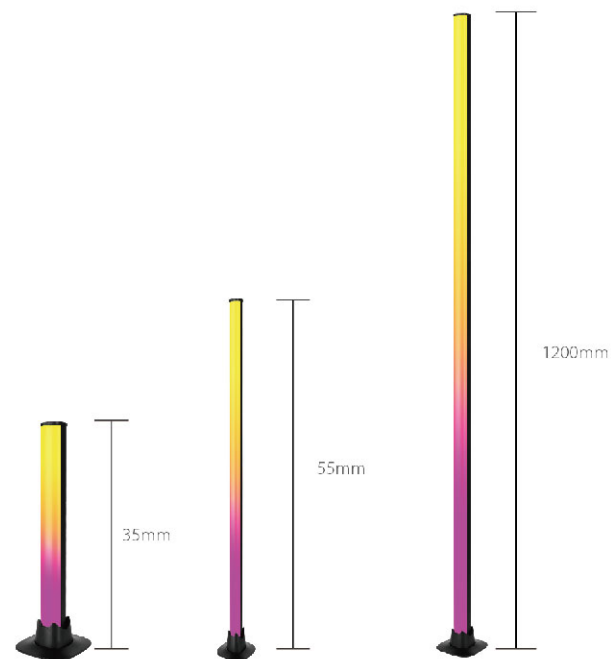

LED Downlights - RGB

Item No.	Type	Wattage	Size
ST-LR4311-RGB-TB-5V-BL-300mm	Wifi	/	Ø300*30*30mm
ST-LR4311-RGB-TB-5V-BL-550mm	Wifi	/	Ø550*30*30mm
ST-LR4311-RGB-TB-12V-BL-1200mm	Wifi	36W	Ø1200*30*30mm