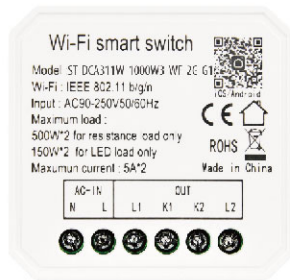

#### WIFI Plug - French

Item No.: Smart-PFW04-F	Max Power: 3680W
Voltage: AC100-240V	Material: PC
Max Current: 16A	Size: 52*52*80mm

Smart-DCA321C

Smart-DCA311W

- You can conveniently control your devices via App or voice
- Ultra-thin design, 26% thinner than other conventional commutators
- Easy to install, the installation is fast and convenient
- Multiple applications, ideal for single control switch, dual control switch, sockets, lamps, etc.
- Work temperature: -25-40°C
- IP20