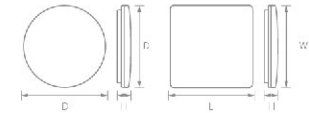

Ceiling Lights · CCT · DIM

Item No.	Type	Wattage	Lumen	Size
Smart-CE2003C-15W2-WF2	Wifi	15W	1350lm	Ø220*50mm
Smart-CE2003C-18W2-WF2	Wifi	18W	1530lm	Ø280*50mm
Smart-CE2003C-24W2-WF2	Wifi	24W	2000lm	Ø330*50mm

Ceiling Lights · CCT · DIM

Item No.	Type	Wattage	Lumen	Size
Smart-CE2004C-15W2-WF2	Wifi	15W	1350lm	220*220*50mm
Smart-CE2004C-18W2-WF2	Wifi	18W	1530lm	280*280*50mm
Smart-CE2004C-24W2-WF2	Wifi	24W	2000lm	330*330*50mm