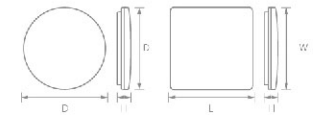

Ceiling Lights · CCT · DIM

Item No.	Type	Wattage	Lumen	Size
Smart-CE2300C-18W2-WF2-G1	Wifi	18W	1260lm	∅300*60mm
Smart-CE2300C-24W2-WF2-G1	Wifi	24W	1890lm	∅400*60mm
Smart-CE2300C-18W2-WF5-G1	Wifi	18W	1260lm	∅300*60mm
Smart-CL2300C-24W2-WF5-G1	Wifi	24W	1890lm	∅400*60mm

Ceiling Lights · CCT · DIM

Item No.	Type	Wattage	Lumen	Size
Smart-CE2301C-18W2-WF2-G1	Wifi	18W	1260lm	300*300*60mm
Smart-CE2301C-24W2-WF2-G1	Wifi	24W	1890lm	400*400*60mm
Smart-CE2301C-18W2-WF5-G1	Wifi	18W	1260lm	300*300*60mm
Smart-CE2301C-24W2-WF5-G1	Wifi	24W	1890lm	400*400*60mm