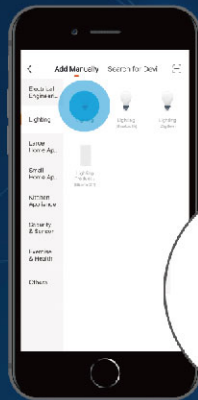

## 5 Networking module available

Wifi & Bluetooth

Wifi

Zigbee

Bluetooth

Bluetooth Mesh

# Connect Instruction

1. Switch three times to ensure the flashing state of the light source.

2. Open TUYA APP and click the plus sign in the upper right corner.

3. Select lighting to connect applications.