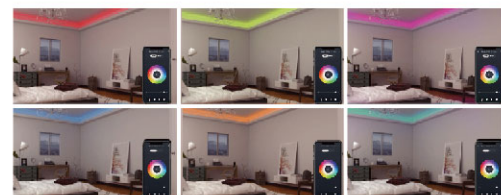

Specifications

Voltage: 220V-240V

Life time: 20000h

PF: 0.5/0.9

RA: >80

Beam Angle: 120°

IP Rating: IP20

LED Light Strip

Item No.	Wattage	Power	Lumen	Dimension
LRCOB-336-TZ-2	18W	24V 0.75A	640LM/M	2m
LRCOB-336-TZ-3	24W	24V 1A	640LM/M	3m
LRCOB-336-TZ-5	36W	24V 1.5A	640LM/M	5m
LRCOB-352-TZ-2	18W	24V 0.75A	720LM/M	2m
LRCOB-352-TZ-3	24W	24V 1A	720LM/M	3m
LRCOB-352-TZ-5	36W	24V 1.5A	720LM/M	5m
LRCOB-504-TZ-2	18W	24V 0.75A	900LM/M	2m
LRCOB-504-TZ-3	36W	24V 1A	900LM/M	3m
LRCOB-504-TZ-5	48W	24V 2A	900LM/M	5m

LED Light Strip · CCT

Item No.	Wattage	Power	Lumen	Dimension
LRCOB-640-CCT-TZ-2	18W	12V 1A	700LM/M	2m
LRCOB-640-CCT-TZ-3	24W	12V 1A	700LM/M	3m
LRCOB-640-CCT-TZ-5	36W	12V 1.5A	700LM/M	5m

LED Light Strip · RGB/RGB+W

Item No.	Wattage	Power	Lumen	Dimension
LRCOB-840-RGB-TZ-2	24W	24V 1A	/	2m
LRCOB-840-RGB-TZ-3	36W	24V 1.5A	/	3m
LRCOB-840-RGB-TZ-5	48W	24V 2A	/	5m
LRCOB-896-RGB+W-TZ-2	24W	24V 1A	/	2m
LRCOB-896-RGB+W-TZ-3	36W	24V 1.5A	/	3m
LRCOB-896-RGB+W-TZ-5	48W	24V 2A	/	5m