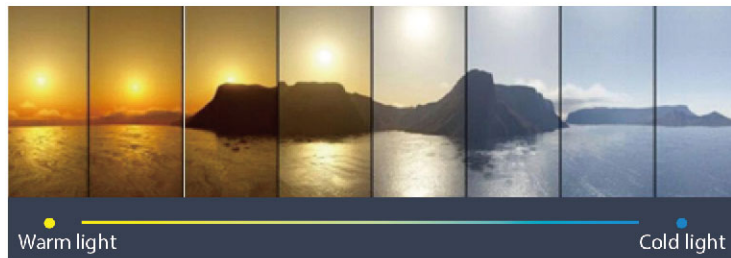

## Color temperature adjustment enjoy the warm life of light

Spring (Neutral) Color temperature.  
Neutral bright white light, feel the breath of spring germination.

Summer (Cool) Color temperature.  
Cold white light is like a refreshing breeze when you open the freezer.

Autumn (Neutral) Color temperature.  
Slightly warm sunlight is like the joy of autumn harvest.

Winter (Warm) Color temperature.  
Golden light exudes the warmth of a fireplace in winter.