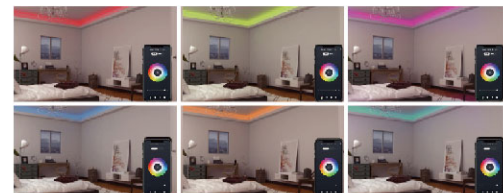

- **Convenient Voice Control** - Use Alexa or Google Assistant to control your lights easily. Power on/off, adjust brightness, or change colors to create the ambiance needed for your morning routine, parties, or movie nights.
- **Multiple Control Options** - Easily operate your smart LED strip lights with APP or remote controller. The smart App gives you access to more colors, more scene modes, and a host of incredible features.
- **Bright and Uniform Light Without Spots**
- **Low power** - High light efficiency, high color rendering index (RA>80).
- **Multiple Applications** - Can be used for decorating your dining room, bed room, upstairs, kitchen, porch, desk, and living rooms, especially great for holidays and events like Christmas, Halloween, parties, and more.