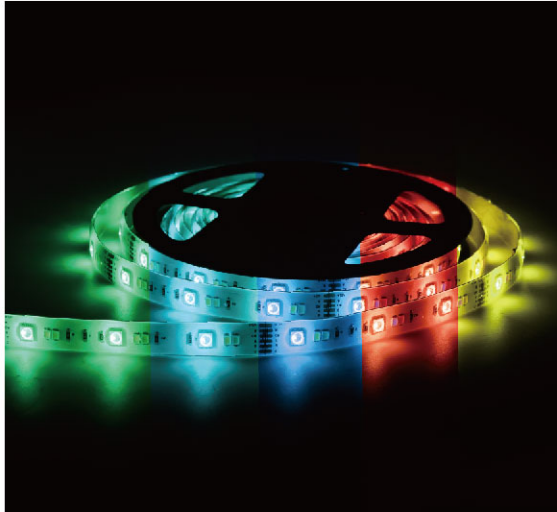

- **Convenient Voice Control** - Use Alexa or Google Assistant to control your lights easily. Power on/off, adjust brightness, or change colors to create the ambiance needed for your morning routine, parties, or movie nights.
- **Multiple Control Options** - Easily operate your smart LED strip lights with APP or remote controller. The smart App gives you access to more colors, more scene modes, and a host of incredible features.
- **Bright and Uniform Light Without Spots**
- **Low power** - High light efficiency, high color rendering index (RA>80).
- **Multiple Applications** - Can be used for decorating your dining room, bed room, upstairs, kitchen, porch, desk, and living rooms, especially great for holidays and events like Christmas, Halloween, parties, and more.