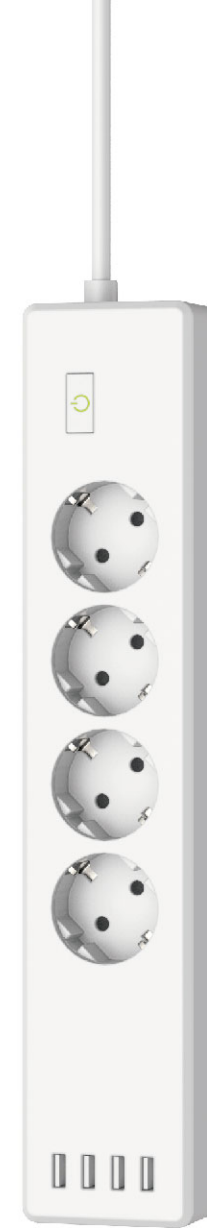

- The smart socket combined with APP can more easily manage the useful equipment in the home. The remote control function can conveniently switch on and off the electrical equipment in the home. It has timing and countdown functions, which can make the home appliances automatically turn on or off.
- Four USB charging ports, smart chip automatically distributes power, supporting mobile phone and flat panel fast charging.
- Through intelligent voice speaker, voice control socket switch can be realized without hands.
- The safety protection door can avoid the electric shock hazard caused by the insertion of fingers or small objects.
- Support 2.4A fast charging.
- Support over-current and overload protection.
- Non slip foot pad, can be placed on any desktop.
- Soft light design of indicator light, gentle guidance at night, no interruption when falling asleep.

Specifications

Voltage: AC100-240V
Max Current: 10A
Color: White
Wire Size: 0.75mm²/1mm²/1.5mm²

Max Power: 2400W
USB Output: USB 5V/2.4A*4
Material: PC+ABS
Line Length: 1.5m/1.8m/3m

USB Socket

Item No.	Type	Size
Smart-SFG01-4H	German	335*65*41mm
Smart-SFF01-4H	French	335*65*41mm
Smart-SFE02-4H	British	428*62.3*32.8mm