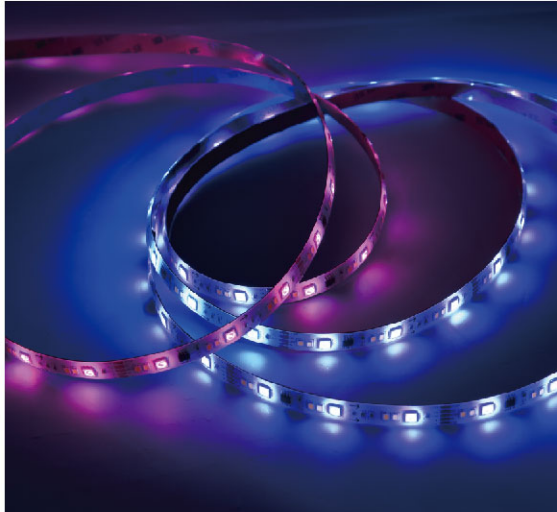

- **Convenient Voice Control** - Use Alexa or Google Assistant to control your lights easily. Power on/off, adjust brightness, or change colors to create the ambiance needed for your morning routine, parties, or movie nights.
- **Multiple Control Options** - Easily operate your smart LED strip lights with APP or remote controller. The smart App gives you access to more colors, more scene modes, and a host of incredible features.
- **Bright and Uniform Light Without Spots**
- **Low power** - High light efficiency, high color rendering index (RA>80).
- **Multiple Applications** - Can be used for decorating your dining room, bed room, upstairs, kitchen, porch, desk, and living rooms, especially great for holidays and events like Christmas, Halloween, parties, and more.