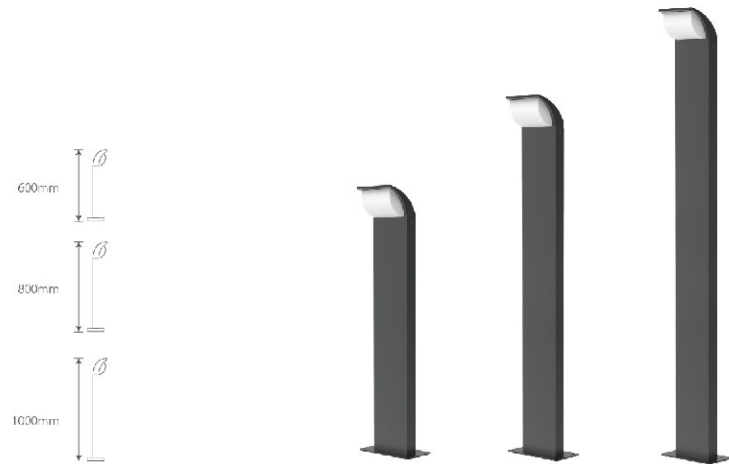

Specifications

Voltage: 85-265Vac 50/60Hz
LED Type: SMD2835 14LEDs
Color Temp: 2700K-6500K
CRI: >80

Material: Alu + PC Lampshade (against UV)
PF: >0.9 flicker free
IP Rating: IP65
Body Color: Black/Gray/White

LED Lawn Light - CCT

Item No.	Type	Wattage	Lumen	Size
Smart-GL1990-60-WIFI	Wifi	7W	Max.500lm	90*140*600mm
Smart-GL1990-80-WIFI	Wifi	7W	Max.500lm	90*140*800mm
Smart-GL1990-100-WIFI	Wifi	7W	Max.500lm	90*140*1000mm

ERIK C | www.erikcc.com
concepts